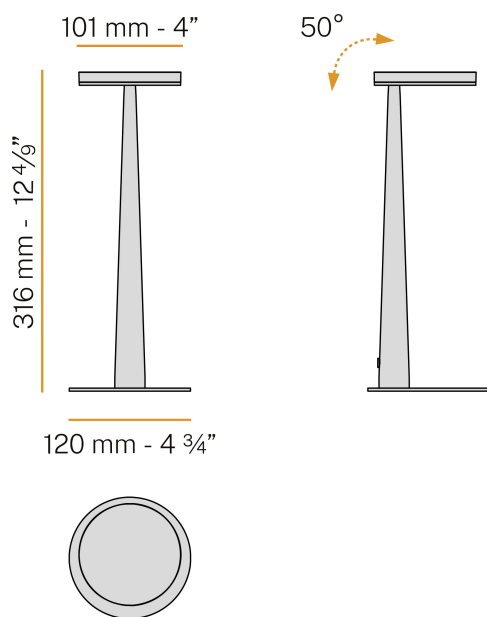

Technical drawing